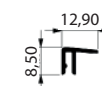

Profilo supplementare
inferiore incassato
Recessed lower supplement
profile